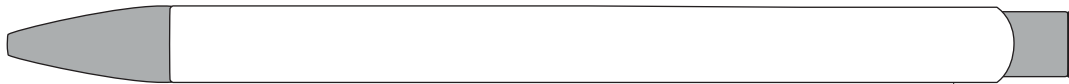

Your Ref:
Our Ref:

Quantity:
Version: 1

Product Code: TPC982001
Product Colour: WHITE

PRINTING CONCERNS:

We stock this item in the following colours

PANTONE REFERENCE(S)

● Engrave

ARTWORK SCALE 100%
Logo - In Line with Clip
50mm x 10mm

ARTWORK SCALE 100%
Individual Name - Side of Pen
40mm x 7mm

ARTWORK SCALE 100%
Individual Name - Side of Pen
40mm x 7mm

ARTWORK SCALE 100%
Logo - In Line with Clip
50mm x 10mm

pre engraved eco text to rear of pen

Product Image for visualisation
- colours may vary

The dashed line is to demonstrate print area and will not appear on your printed item

PLEASE NOTE:

- All colours including print and product are for visual purposes only and should not be regarded as the actual colour of the product and print.
- Some products may vary from batch to batch and may differ from previous orders.
- The colour and texture of a product can also have an effect on the final print colour.
- By approving this order we accept that you understand these terms.