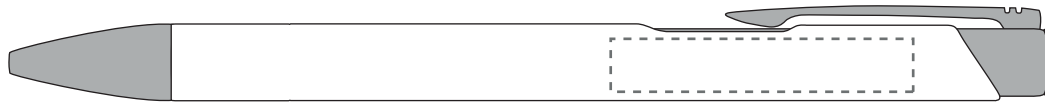

Your Ref:
Our Ref:

Quantity:
Version: 1

Product Code: TPC982001
Product Colour: WHITE

PRINTING CONCERNS:

We stock this item in the following colours

PANTONE REFERENCE(S)

● Engrave

ARTWORK SCALE 100%
Logo - In Line with Clip
50mm x 10mm

ARTWORK SCALE 100%
Individual Name - Side of Pen
40mm x 7mm

ARTWORK SCALE 100%
Individual Name - Side of Pen
40mm x 7mm

ARTWORK SCALE 100%
Logo - In Line with Clip
50mm x 10mm

pre engraved eco text to rear of pen

Product Image for visualisation
- colours may vary

The dashed line is to demonstrate print area and will not appear on your printed item

PLEASE NOTE:

- All colours including print and product are for visual purposes only and should not be regarded as the actual colour of the product and print.
- Some products may vary from batch to batch and may differ from previous orders.
- The colour and texture of a product can also have an effect on the final print colour.
- By approving this order we accept that you understand these terms.